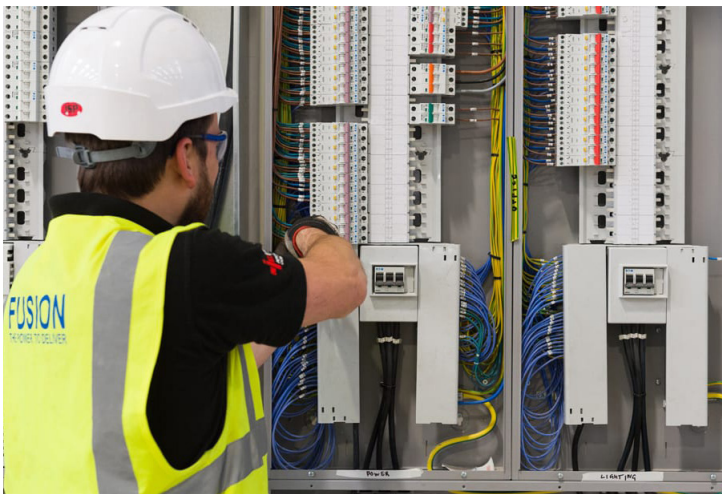

## EXPERTISE YOU CAN RELY ON

The Link4 Electrical Installation Services division provides a unique opportunity for growers to work directly with Link4 for equipment and electrical installation. Our services will allow you to work through one contractor with 30+ years of industry and installation experience in the CEA (Controlled Environment Agriculture) industry. This will provide you the confidence that your controls and equipment will be connected correctly and properly reducing lost time, frustration and unwarranted costs.

## SERVICES PROVIDED <sup>2</sup>

- Site assessments
- Equipment assessment
- Equipment staging analysis
- Conduit installation
- High and low voltage wiring
- Equipment testing
- Controller programming
- Installation of Link4 and non-Link4 controllers
- Software or Cloud installation and testing <sup>1</sup>
- Detailed quotes
- Facility design and layout